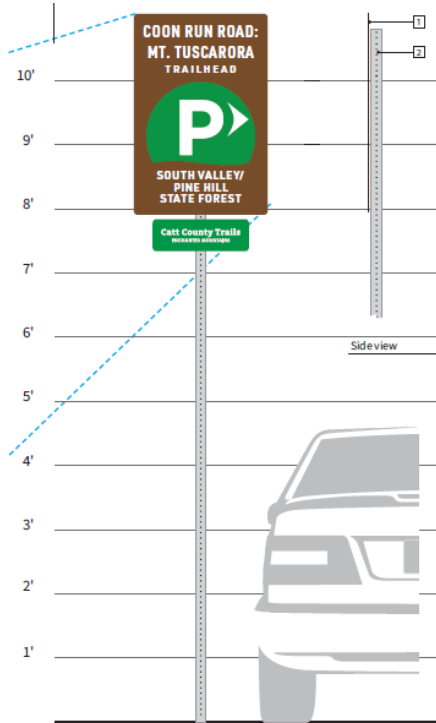

# Signage Example Graphics

Small parking directional with example trail information on metal post with metal underbrand.

Large parking directional with example trail information on metal post with metal underbrand.

Pedestrian directional with example trail information and underbrand attached.

Vertical trail marker with example trail information.

Underbrand.

Banners with example trail information and trail icons attached.