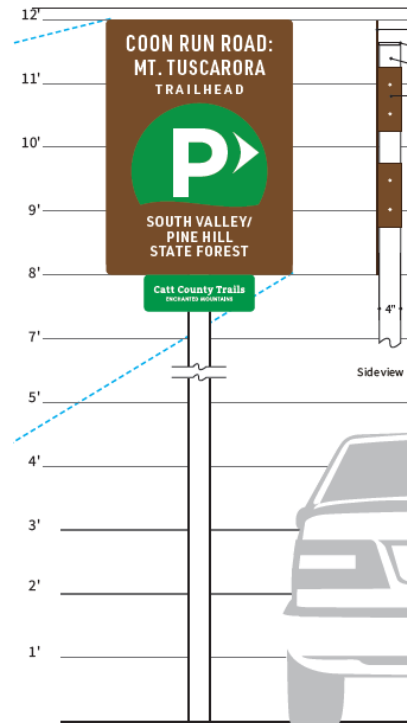

# Signage Example Graphics

Small parking directional with example trail information on metal post with metal underbrand.

Large parking directional with example trail information on metal post with metal underbrand.

Pedestrian directional with example trail information and underbrand attached.

Vertical trail marker with example trail information.

Underbrand.

Banners with example trail information and trail icons attached.